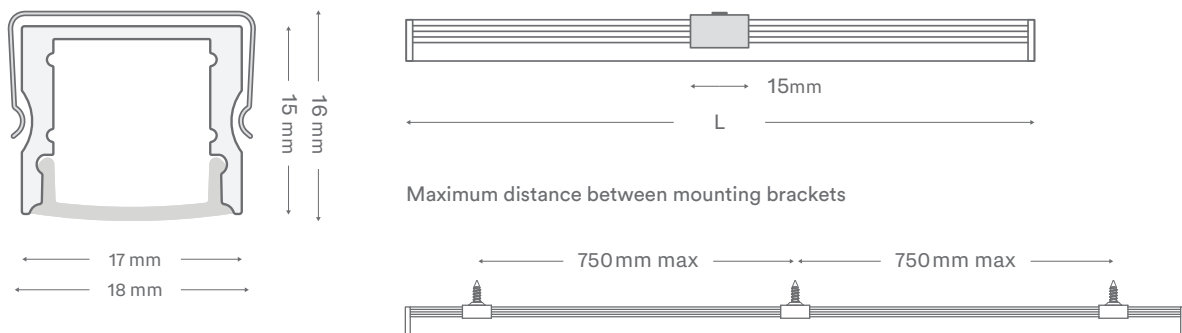

## SURFACE / WALL - INSTALL GUIDE

Please read this guide carefully before installing or maintaining this equipment. Installation should be undertaken by a licensed electrician only.

### PROFILE DIMENSIONS

Including standard fixed surface mounting bracket