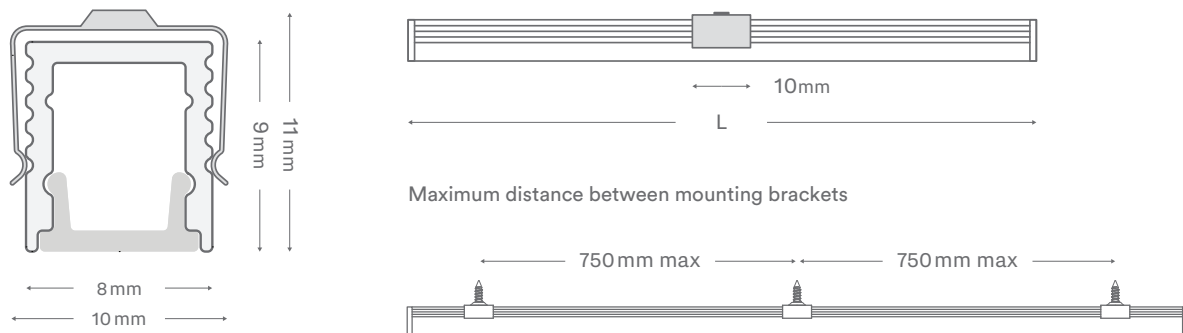

## SURFACE / WALL - INSTALL GUIDE

Please read this guide carefully before installing or maintaining this equipment. Installation should be undertaken by a licensed electrician only.

### PROFILE DIMENSIONS

Including standard fixed surface mounting bracket