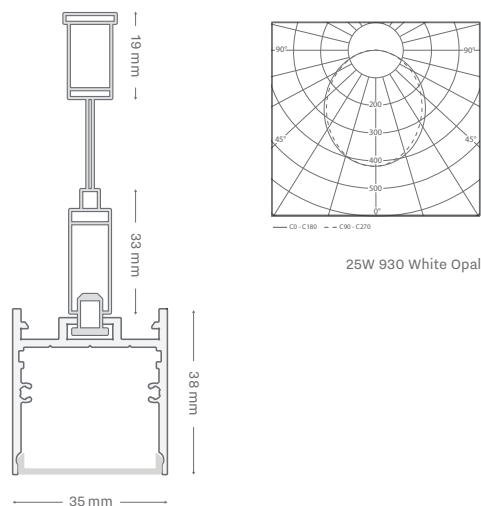

PRODUCT SPECS

Profile Dimension (WxH)	34.8x37.5 mm
Finish	Aluminium, White, Black, Custom
Diffuser	Opal, Frost, Black
Mounting	Surface, Wall (clips included)
Power	10-40W (per metre)
Lumen Output	126-2075 lm (per metre)
Efficacy	Up to 83 lm/W
LED Colour Temp	2700K, 3000K, 4000K, 6500K, RGB, RGBW
CRI	>90
LED Binning	3 SDCM, 5 SDCM (RGB/RGBW)
Lifetime L70B50	Up to 50,000hrs
Beam	Symmetric
Driver	Remote 24V DC
Dimming Controls	Non-dim, DALI, 1-10V, Phase dim, DMX
Max standard length	3,000mm
Connection Type	Open single end tail 300mm Open double end tail 300mm Male/Female connector 300mm
IP Rating	IP20
Made to Order	Australia

PRODUCT SPECS

Profile Dimension (WxH)	34.8x37.5 mm
Finish	Aluminium, White, Black, Custom
Diffuser	Opal, Frost, Black
Mounting	Pendant
Power	10-40W (per metre)
Lumen Output	126-2075 lm (per metre)
Efficacy	Up to 83 lm/W
LED Colour Temp	2700K, 3000K, 4000K, 6500K, RGB, RGBW
CRI	>90
LED Binning	3 SDCM, 5 SDCM (RGB/RGBW)
Lifetime L70B50	Up to 50,000hrs
Beam	Symmetric
Driver	Remote 24V DC
Dimming Controls	Non-dim, DALI, 1-10V Phase dim, DMX
Max standard length	3,000mm
Connection Type	Suspension - 1,200 or 3,000mm
IP Rating	IP20
Made to Order	Australia

PRODUCT SPECS

Profile Dimension (WxH)	49x37.5 mm
Cut out	35 mm
Finish	Aluminium, White, Black, Custom
Diffuser	Opal, Frost, Black
Mounting	Recessed
Power	10-40W (per metre)
Lumen Output	126-2075 lm (per metre)
Efficacy	Up to 83 lm/W
LED Colour Temp	2700K, 3000K, 4000K, 6500K, RGB, RGBW
CRI	>90
LED Binning	3 SDCM, 5 SDCM (RGB/RGBW)
Lifetime L70B50	Up to 50,000hrs
Beam	Symmetric
Driver	Remote 24V DC
Dimming Controls	Non-dim, DALI, 1-10V, Phase dim, DMX
Max standard length	3,000mm
Connection Type	Open single end tail 300mm Open double end tail 300mm Male/Female connector 300mm
IP Rating	IP20
Made to Order	Australia