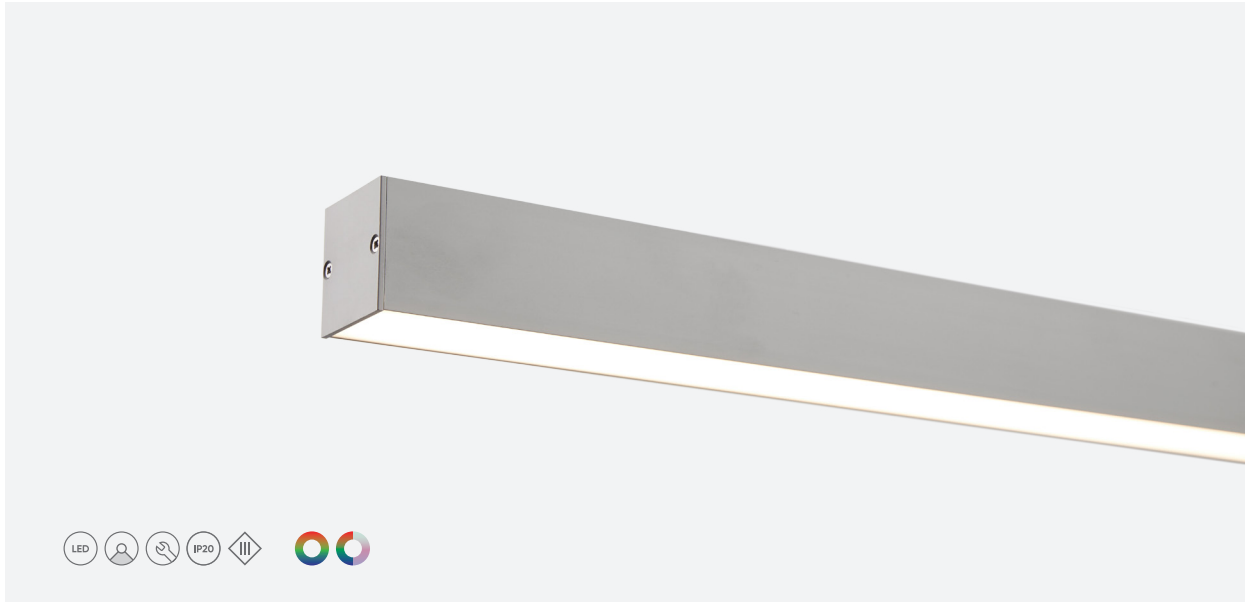

STREET 35

SURFACE / WALL

Street 35 Surface/Wall is a sleek, modern style LED profile ideal for grazing, general or accent lighting applications. The range includes a wide selection of diffuser options, finishes and colour temperatures - and fully customises to suit your application. Street 35 is supplied complete with end caps and mounting brackets and is also available in a pendant and recessed version.

PRODUCT SPECS

Profile Dimension (WxH)	34.8x37.5 mm
Finish	Aluminium, White, Black, Custom
Diffuser	Opal, Frost, Black
Mounting	Surface, Wall (clips included)
Power	10-40W (per metre)
Lumen Output	126-2075 lm (per metre)
Efficacy	Up to 83 lm/W
LED Colour Temp	2700K, 3000K, 4000K, 6500K, RGB, RGBW
CRI	>90
LED Binning	3 SDCM, 5 SDCM (RGB/RGBW)
Lifetime L70B50	Up to 50,000hrs
Beam	Symmetric
Driver	Remote 24V DC
Dimming Controls	Non-dim, DALI, 1-10V, Phase dim, DMX
Max standard length	3,000mm
Connection Type	Open single end tail 300mm Open double end tail 300mm Male/Female connector 300mm
IP Rating	IP20
Made to Order	Australia

STREET 35

PENDANT

Street 35 Pendant is a suspended LED profile that subtly can enhance your space. The range includes a wide selection of diffuser options, finishes, colour temperatures – and fully customises to suit your application. Street 35 is supplied complete with end caps and suspension kit and is also available in a surface/wall or recessed version.

STREET 35

RECESSED

Street 35 is a slim recessed LED profile ideal for grazing or general lighting applications. The range includes a wide selection of diffuser options, finishes, colour temperatures – and fully customises to suit your application. Street 35 is supplied complete with end caps and spring clips and is also available in a surface/wall or pendant version.