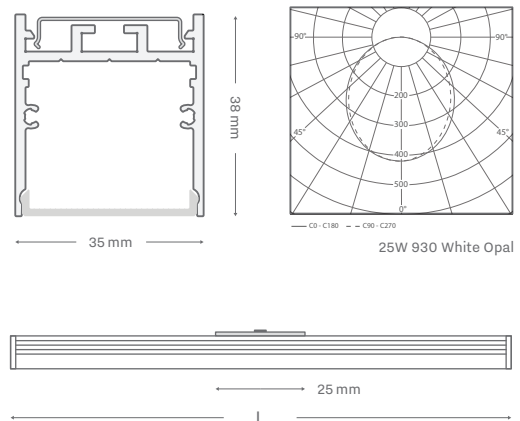

PRODUCT SPECS

Profile Dimension (WxH)	34.8x37.5 mm
Finish	Aluminium, White, Black, Custom
Diffuser	Opal, Frost, Black
Mounting	Surface, Wall (clips included)
Power	10-40W (per metre)
Lumen Output	126-2075 lm (per metre)
Efficacy	Up to 83 lm/W
LED Colour Temp	2700K, 3000K, 4000K, 6500K, RGB, RGBW
CRI	>90
LED Binning	3 SDCM, 5 SDCM (RGB/RGBW)
Lifetime L70B50	Up to 50,000hrs
Beam	Symmetric
Driver	Remote 24V DC
Dimming Controls	Non-dim, DALI, 1-10V, Phase dim, DMX
Max standard length	3,000mm
Connection Type	Open single end tail 300mm Open double end tail 300mm Male/Female connector 300mm
IP Rating	IP20
Made to Order	Australia

PRODUCT SPECS

Profile Dimension (WxH)	34.8x37.5 mm
Finish	Aluminium, White, Black, Custom
Diffuser	Opal, Frost, Black
Mounting	Pendant
Power	10-40W (per metre)
Lumen Output	126-2075 lm (per metre)
Efficacy	Up to 83 lm/W
LED Colour Temp	2700K, 3000K, 4000K, 6500K, RGB, RGBW
CRI	>90
LED Binning	3 SDCM, 5 SDCM (RGB/RGBW)
Lifetime L70B50	Up to 50,000hrs
Beam	Symmetric
Driver	Remote 24V DC
Dimming Controls	Non-dim, DALI, 1-10V Phase dim, DMX
Max standard length	3,000mm
Connection Type	Suspension - 1,200 or 3,000mm
IP Rating	IP20
Made to Order	Australia

PRODUCT SPECS

Profile Dimension (WxH)	49x37.5 mm
Cut out	35 mm
Finish	Aluminium, White, Black, Custom
Diffuser	Opal, Frost, Black
Mounting	Recessed
Power	10-40W (per metre)
Lumen Output	126-2075 lm (per metre)
Efficacy	Up to 83 lm/W
LED Colour Temp	2700K, 3000K, 4000K, 6500K, RGB, RGBW
CRI	>90
LED Binning	3 SDCM, 5 SDCM (RGB/RGBW)
Lifetime L70B50	Up to 50,000hrs
Beam	Symmetric
Driver	Remote 24V DC
Dimming Controls	Non-dim, DALI, 1-10V, Phase dim, DMX
Max standard length	3,000mm
Connection Type	Open single end tail 300mm Open double end tail 300mm Male/Female connector 300mm
IP Rating	IP20
Made to Order	Australia